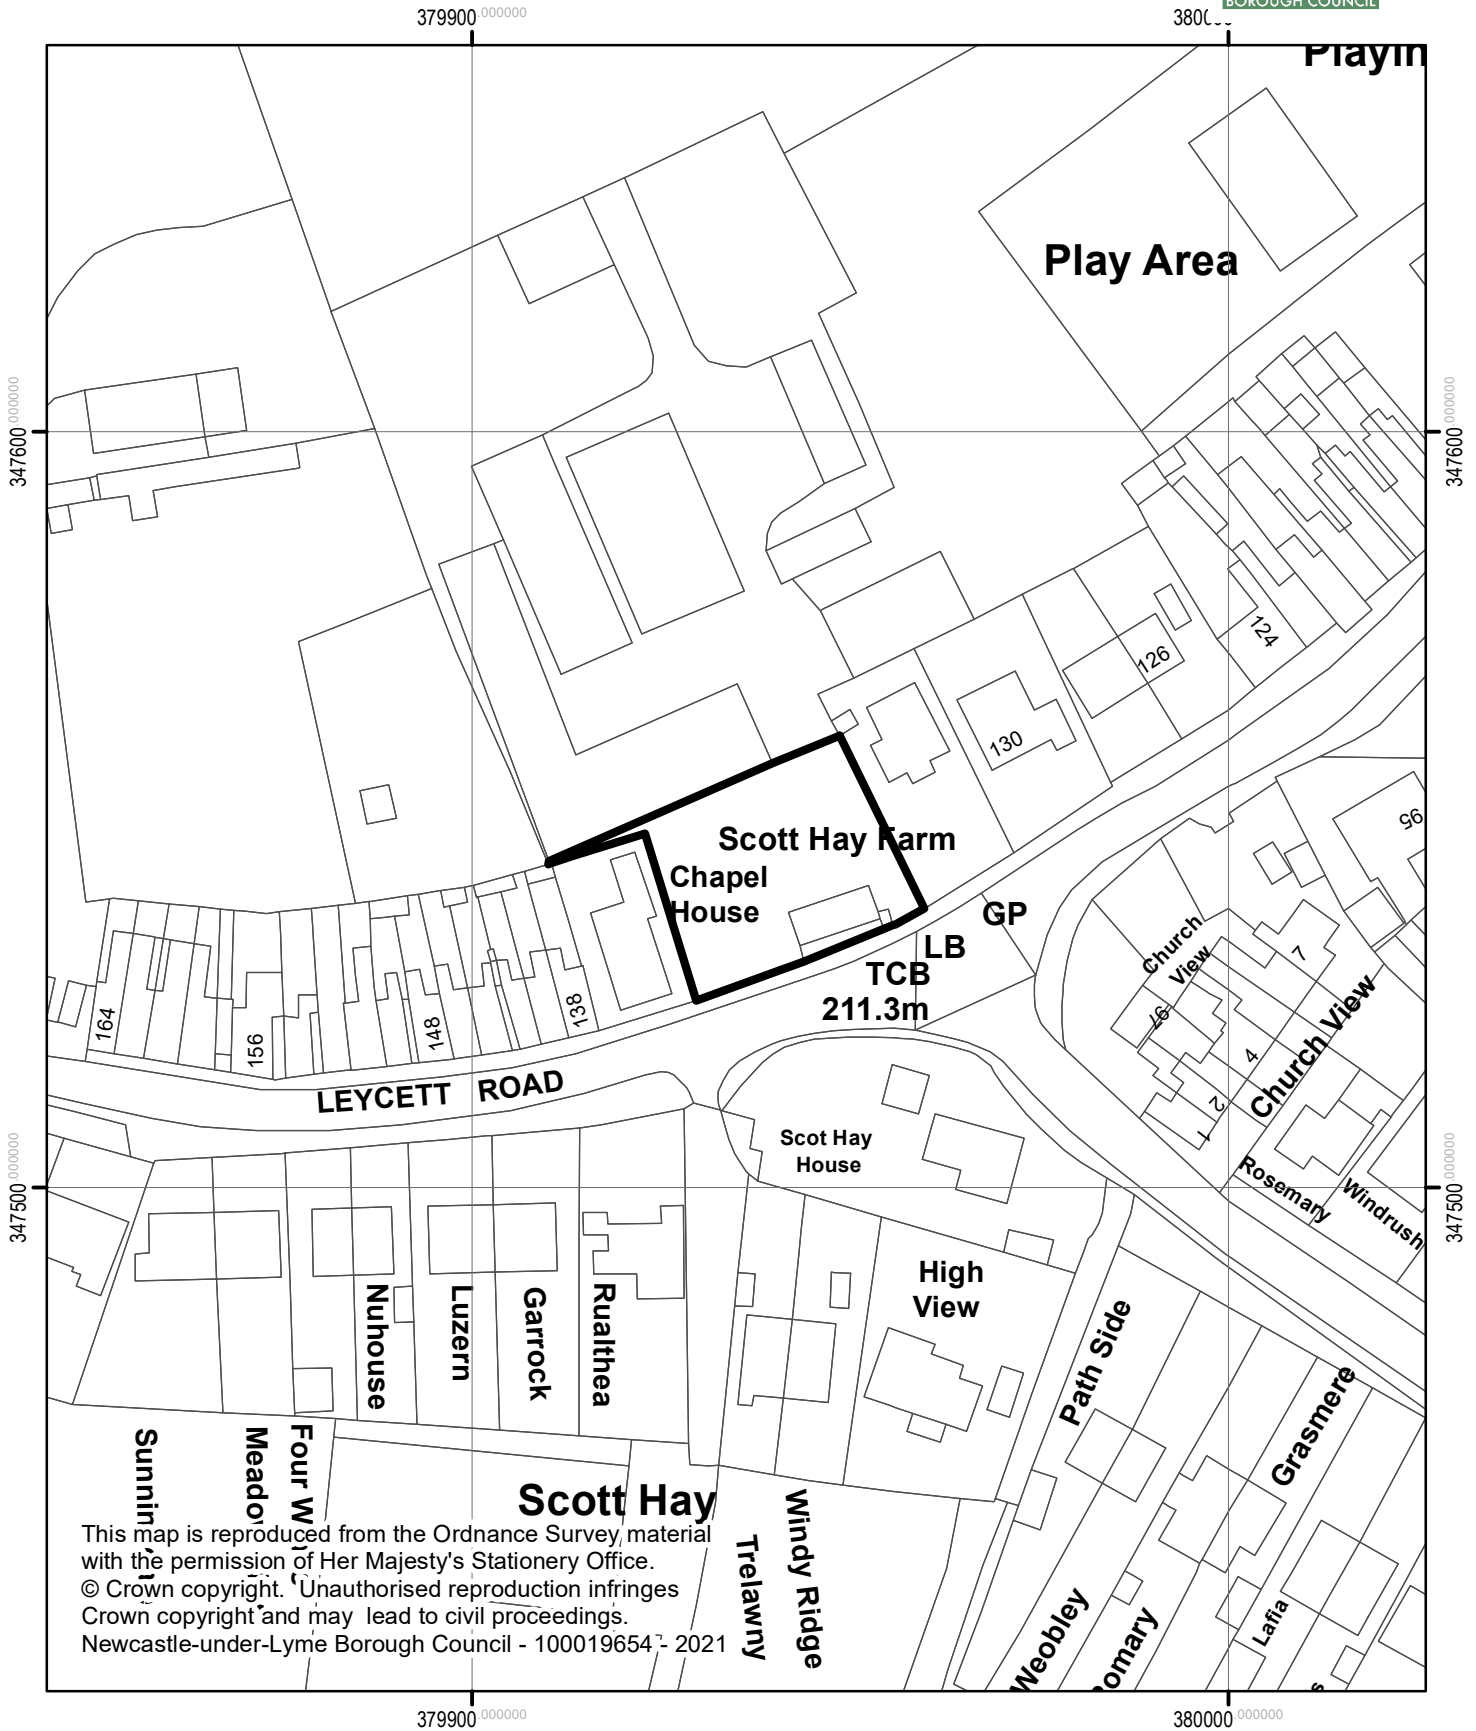

Scot Hay Farm, Leycett Road

This map is reproduced from the Ordnance Survey material with the permission of Her Majesty's Stationery Office.
© Crown copyright. Unauthorised reproduction infringes Crown copyright and may lead to civil proceedings.
Newcastle-under-Lyme Borough Council - 100019654 - 2021